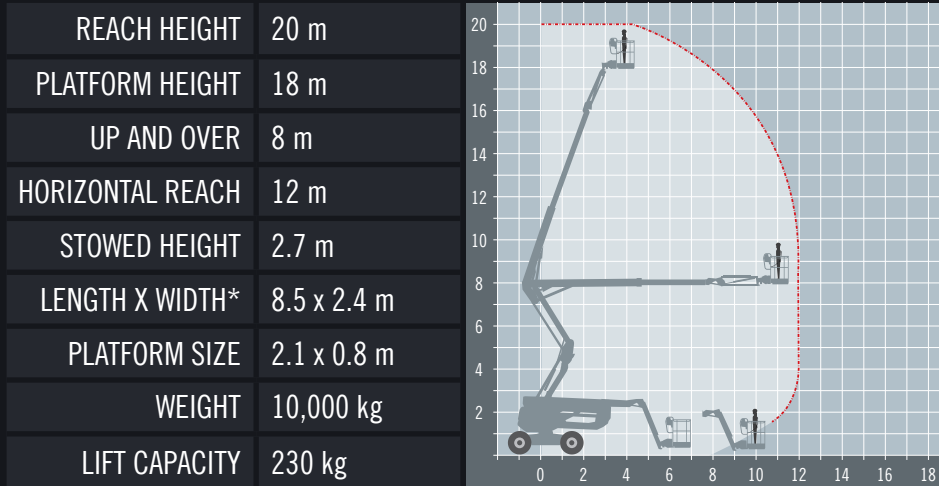

MANITOU 200ATJ

ALTERNATIVES: Skyjack SJ63

Articulated boom with all terrain capability

*Length and width shown are when stowed.

- DIESEL POWERED**
Perfect for external applications
- OUTDOOR RATED**
Wind rated for outdoor use
- ROUGH TERRAIN**
4 wheel drive for uneven ground
- IPAF 3b**
Requires IPAF category 3b

The Manitou 200 ATJ articulated boom allows you to carry out your tasks at a working height of 20 metres with an up and over clearance of 8 metres. The platform provides the operator with a large working area and a capacity of up to 230kg.